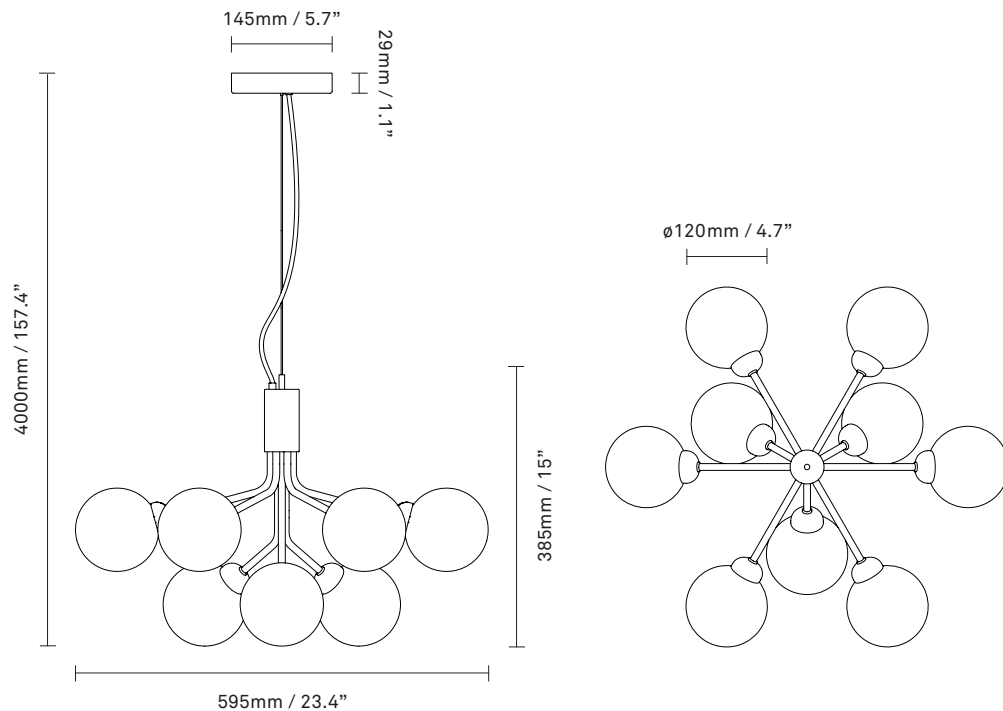

NUURA

APIALES 9
brushed brass / opal

Design: Sofie Refer, 2019

Apiales 9 in mouth-blown opal white glass and brushed brass finish.

Explore the rest of the **Apiales collection** on our website, [here](#)

Product no.: EU - 2051002 / US - 3051002

Certifications: CE, ETL, IP20, Class I

Type: Ceiling light - indoor

For information about IP ratings, click [here](#)

Colour: Glass: opal white / Metal: brushed brass
Cable: gold

Cleaning: Use a soft dry cloth to clean the product.
Do not use household cleaners.

Materials: Anodized metal, mouth-blown glass,
fabric covered cable

Light source: Socket: G9
Max wattage: 5W LED
Voltage (V): 220-240V / 120V

Dimensions: 595mm / 23.4in x 385mm / 15in
Ceiling plate: \varnothing 145mm / 5.7in
x 29mm / 1in
Cable length: 4000mm / 157.4in
Glass: \varnothing 120mm / 4.7in

See recommended light source [here](#)

Weight: Product incl. ceiling plate: 3990 g

Light source not included

Packaging: Dimensions: L: 515mm / 20.2in
x W: 515mm / 20.2in x H: 465mm / 18.3in
Weight: 2680 g
Total weight incl. product: 6670 g
Number of parcels: 1
Material: Brown cardboard.